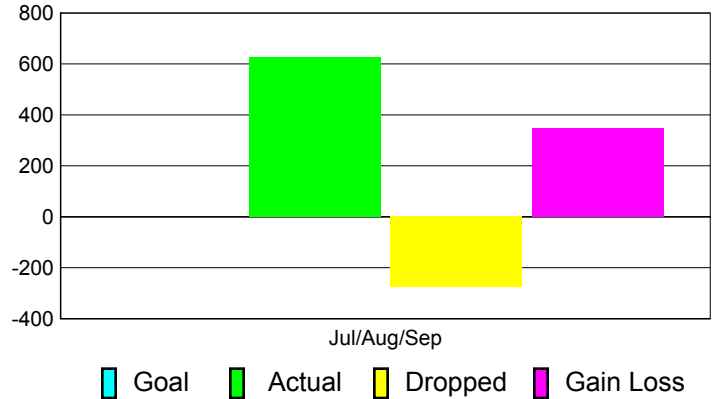

Membership Results 2011-2012

Goal, New, Dropped, Gain/Loss