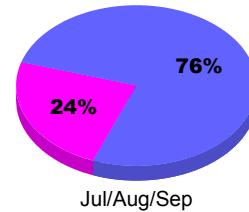

Membership Results
2011-2012

Membership
2010-2011

Month	Net Memb Goal	Actual New Memb	Actual Dropped Memb	Gain/Loss of Memb	Gain/Loss of Memb
Jul/Aug/Sep		625	-276	349	2
Totals		625	-276	349	2

Membership Results 2011-2012

Goal, New, Dropped, Gain/Loss

Comparison of Membership Gain/Loss

Current Year Compared to the Previous Year

Gender Comparison 2011-2012

Male Female