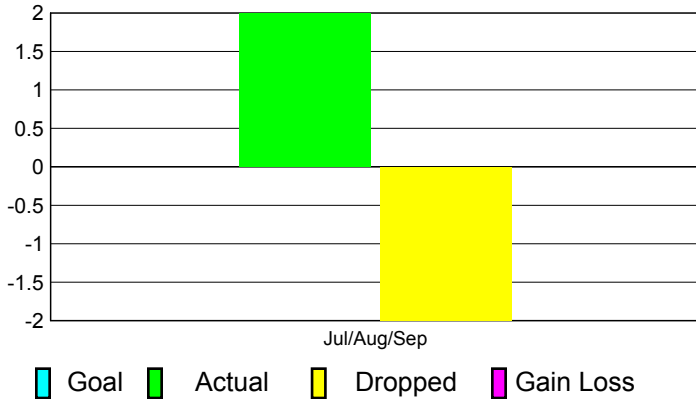

2011-2012 GMT Reports for District (or Undistricted) **District 300C2**

GMT: **PEI-JEN CHEN**

Location: **M.D. 300 Taiwan**

GMT CA: **5**

CLUBS

Club Results
2011-2012

Clubs
2010-2011

Month	New Club Goal	Actual New Clubs	Actual Dropped Clubs	Gain/Loss of Clubs	Gain/Loss of Clubs
Jul/Aug/Sep		2	-2	0	0
Totals		2	-2	0	0

Club Results 2011-2012

Goal, New, Dropped, Gain/Loss

Comparison of Club Gain/Loss

Current Year Compared to the Previous Year

YTD Status Quo Clubs 2011-2012

Status Quo Clubs Compared to Status Quo Members

MEMBERSHIP